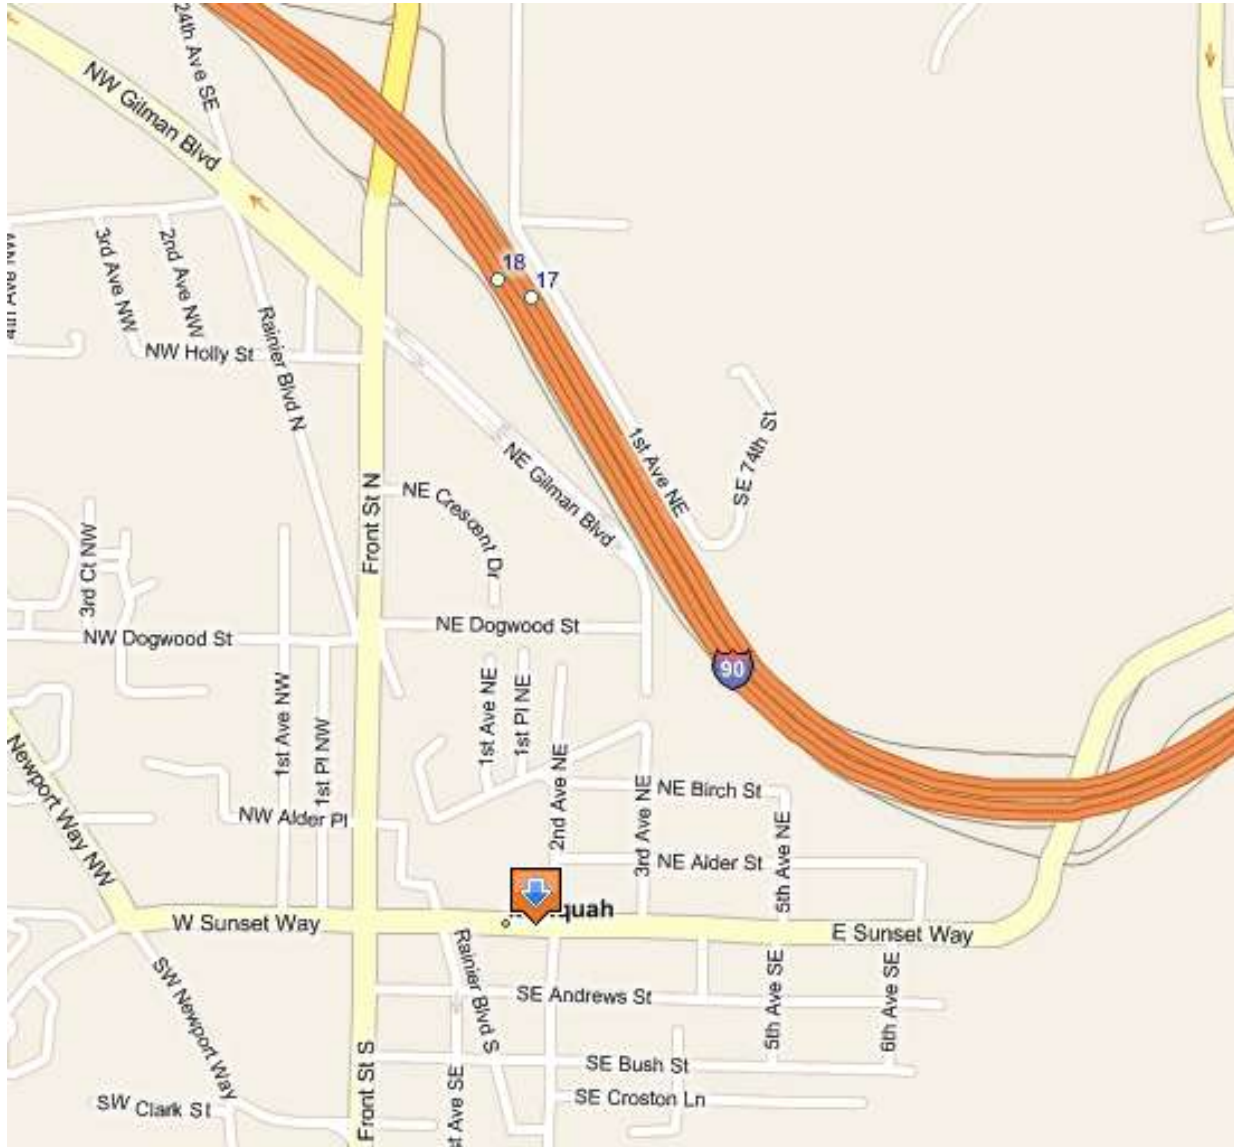

Map and Directions to the Issaquah Meals Program location

Issaquah Community Hall

180 E. Sunset Way

Issaquah, WA 98027

Click [here](#) for link to online directions.

You can park behind the fire station in spaces marked Police/Fire vehicles only.

You can enter in the rear of the building attached to the fire station on the West.

 From the east (via I-90)	
1. At exit 18 , take ramp right and follow signs for E Sunset Way / Highlands Dr	0.4 mi
2. Turn left onto E Sunset Way	0.5 mi
3. Arrive at 180 E Sunset Way, Issaquah, WA 98027-3445	

 From the west (via SR-18 E)	
1. Take ramp right toward Hobart / Issaquah	0.5 mi
2. Turn left onto 276th Ave SE	0.1 mi
3. Road name changes to Issaquah Hobart Rd SE	6.8 mi
4. Road name changes to Front St S	1.2 mi
5. Turn right onto E Sunset Way	0.2 mi
6. Arrive at 180 E Sunset Way, Issaquah, WA 98027-3445	

 From the west (via Renton-Issaquah Rd SE / SR-900)	
1. Take ramp right for I-90 toward Spokane	1.1 mi
2. At exit 17 , take ramp right for Front St toward E Lk Sammamish Parkway SE	0.3 mi
3. Turn right onto Front St N	0.7 mi
4. Turn left onto E Sunset Way	0.2 mi
5. Arrive at 180 E Sunset Way, Issaquah, WA 98027-3445	